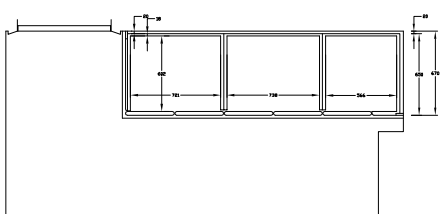

WEBSITE; PRICE GUIDE PAGE; No 47
Will give price and image of product.