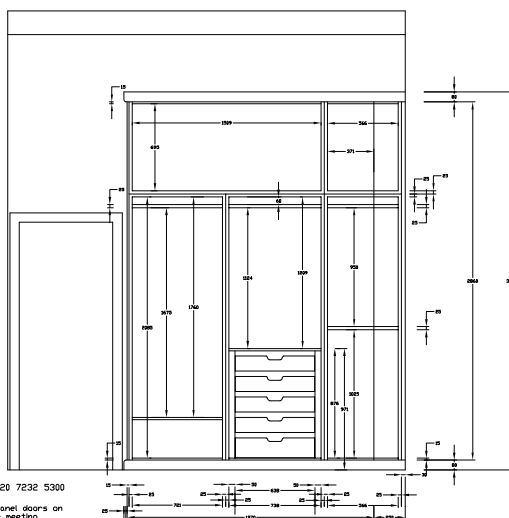

WEBSITE; PRICE GUIDE PAGE; No 47
Will give price and image of product.