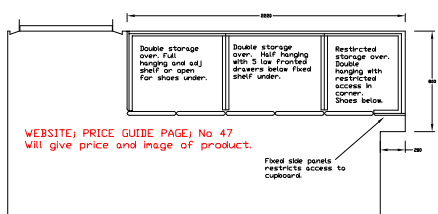

WEBSITE; PRICE GUIDE PAGE; No 47
Will give price and image of product.