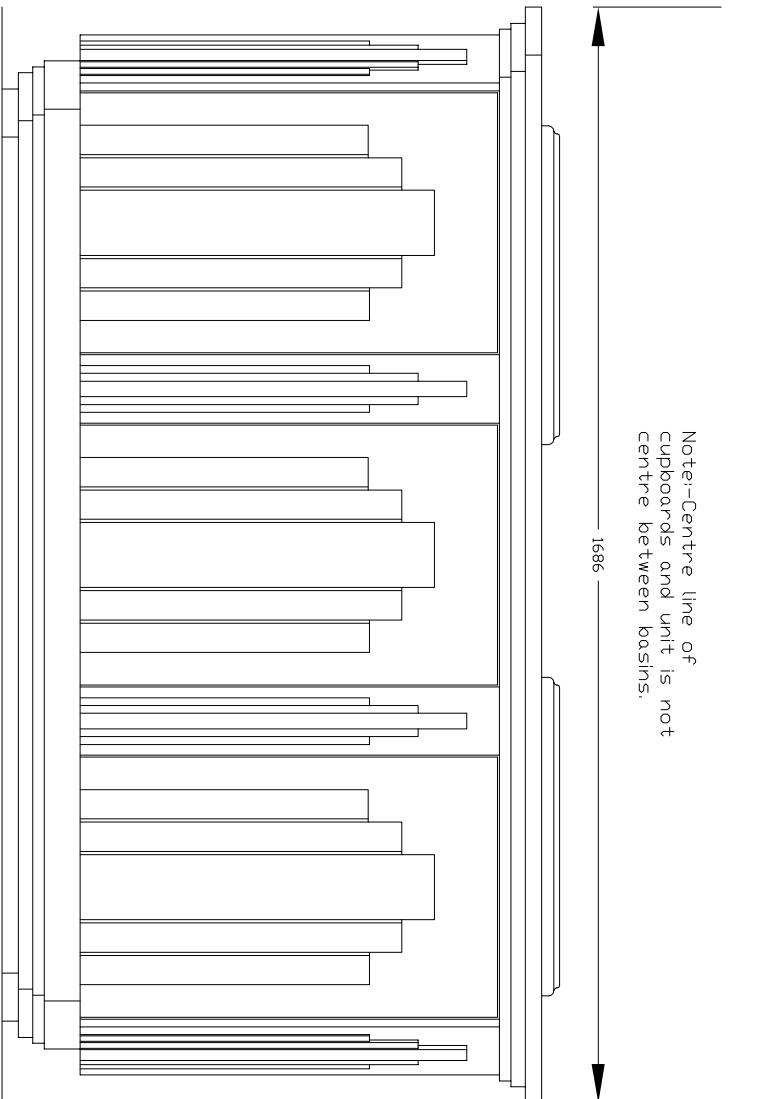

Note:-Centre line of
cupboards and unit is not
centre between basins.

1686

1686

Simon Spencer Designs 020 7731 0583

Width between inner
sides of central
cupboard drawn at
322mm should be
adjusted on site to
suit sliding bin and
internal arrangements
for underside of
basins. Fit full height
back and supports
to bin on under pot
board or cupboard
bottom.