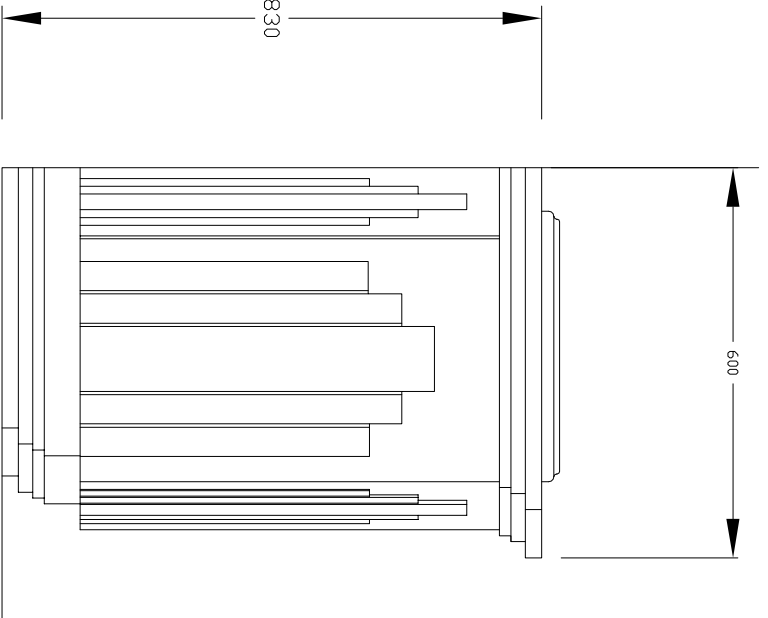

Note:-Centre line of
cupboards and unit is not
centre between basins.

1686

1686

Simon Spencer Designs 020 7731 0583

Width between inner
sides of central
cupboard drawn at
322mm should be
adjusted on site to
suit sliding bin and
internal arrangements
for underside of
basins. Fit full height
back and supports
to bin on under pot
board or cupboard
bottom.

600

600

830