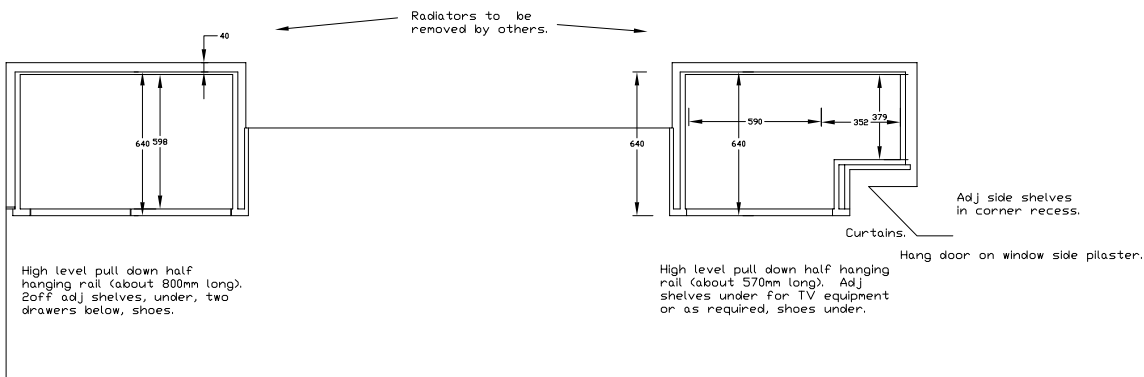

Plasma screen TV
on wall, controls in
wardrobe by window.

Curtains

Radiators to be
removed by others.

High level pull down half
hanging rail (about 800mm long).
2 off adj shelves, under, two
drawers below, shoes.

High level pull down half hanging
rail (about 570mm long). Adj
shelves under for TV equipment
or as required, shoes under.

Adj side shelves
in corner recess.

Curtains.

Hang door on window side pilaster.