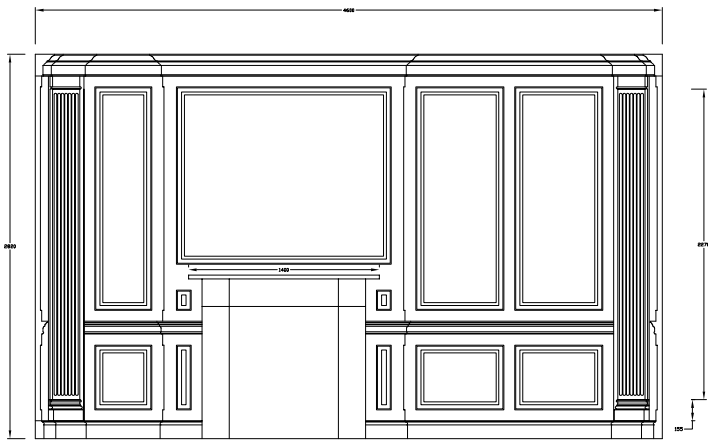

WEBSITE; PRICE GUIDE PAGE; No 56
Will give price and image of product.

Thistle Joinery Ltd 020 7232 5300
COPYRIGHT RESERVED
A panelled room with corner pilasters, fireplace
surround and radiator cases.BE/VNU/0839

New installed radiator Ht
From floor at 760mm.