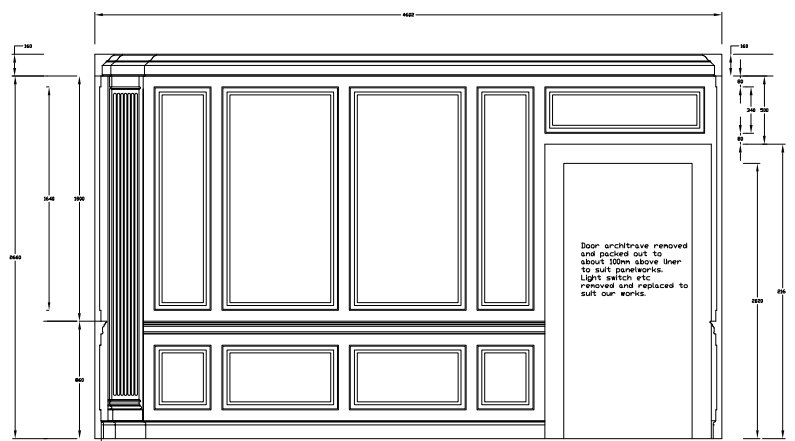

WEBSITE; PRICE GUIDE PAGE; No 56
Will give price and image of product.

Thistle Joinery Ltd 020 7232 5300
COPYRIGHT RESERVED
A panelled room with corner pilasters, fireplace
surround and radiator cases.BE/VNU/0839

New installed radiator Ht
From floor at 760mm.