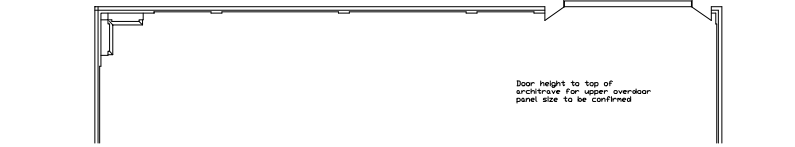

WEBSITE; PRICE GUIDE PAGE; No 56
Will give price and image of product.

Thistle Joinery Ltd 020 7232 5300
COPYRIGHT RESERVED
A panelled room with corner pilasters, fireplace
surround and radiator cases.BE/VNU/0839

New installed radiator Ht
From floor at 760mm.