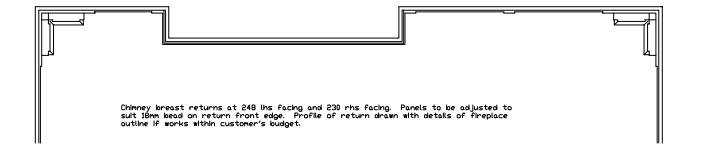

WEBSITE; PRICE GUIDE PAGE; No 56
Will give price and image of product.

Thistle Joinery Ltd 020 7232 5300
COPYRIGHT RESERVED
A panelled room with corner pilasters, fireplace
surround and radiator cases.BE/VNU/0839

New installed radiator Ht
From floor at 760mm.