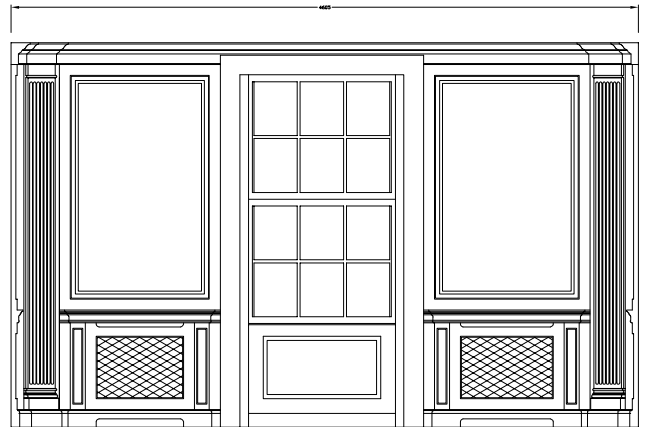

New installed radiator Ht
From floor at 760mm.